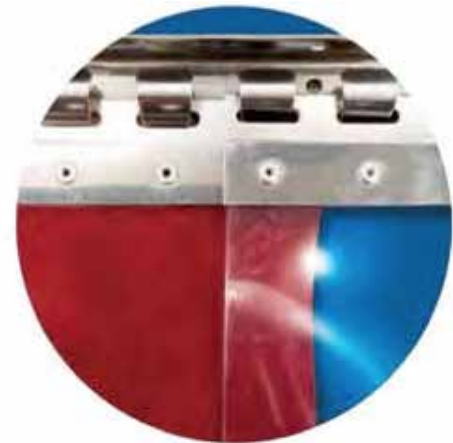

## Features

- Clear PVC panels hook onto a high quality, stainless steel rail.
- The panels provide a tough and flexible barrier against insects, birds and other vermin.
- Suitable for pallet and fork lift entry.
- Choice of standard grade PVC (0°) or polar grade PVC (-25°).
- Made-to-measure (supplied ready for you to fit).

## Stainless Steel Rail

Profile and dimensions

Face fit

Reveal fit

Stainless Steel rail front view

Stainless steel with hook system

Width: Aperture (and bevelled edges) + 50mm or more of flat surface = \_\_\_\_\_ mm