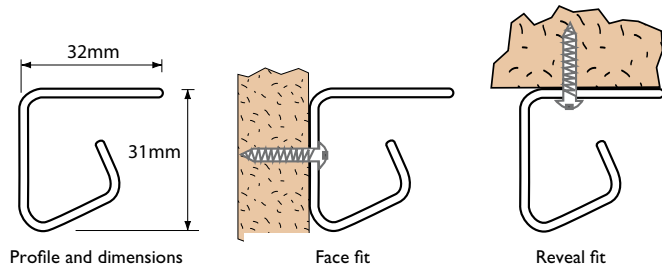

## Features

- Clear PVC panels hook onto a high quality, stainless steel rail.
- The panels provide a tough and flexible barrier against insects, birds and other vermin.
- Suitable for pallet and fork lift entry.
- Choice of standard grade PVC (0°) or polar grade PVC (-25°).
- Made-to-measure (supplied ready for you to fit).

## Measuring

Measure the width of the aperture plus any bevelled edges on the frame.

Add at least 25mm of flat surface on each side to allow for an overlap with the doorway. If fitting to wall outside the reveal, allow a wider overlap; 50mm or more each side is suitable.

Measure the height of the aperture and add 44mm (54mm for the rail, -10mm for clearance).

Made-to-measure - we will make to the exact size you tell us.

## Stainless Steel Rail

Profile and dimensions

Face fit

Reveal fit

Stainless Steel rail front view

Stainless steel with hook system

Width: Aperture (and bevelled edges) + 50mm or more of flat surface = \_\_\_\_\_ mm