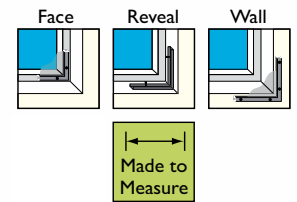

## Features

- Clear PVC panels hook onto a high quality, stainless steel rail.
- The panels provide a tough and flexible barrier against insects, birds and other vermin.
- Suitable for pallet and fork lift entry.
- Choice of standard grade PVC (0°) or polar grade PVC (-25°).
- Made-to-measure (supplied ready for you to fit).

## Benefits

- Simple to install, the panels are hung individually, allowing the overlap to be adjusted.
- Panels are easily removed and replaced for cleaning.
- Panels are interchangeable with commercial mesh panels with metal headings.

## Measuring

Measure the width of the aperture plus any bevelled edges on the frame.

Add at least 25mm of flat surface on each side to allow for an overlap with the doorway. If fitting to wall outside the reveal, allow a wider overlap; 50mm or more each side is suitable.

## Stainless Steel Rail

Profile and dimensions

Face fit

Reveal fit

Stainless Steel rail front view

Stainless steel with hook system

Width: Aperture (and bevelled edges) + 50mm or more of flat surface = \_\_\_\_\_ mm