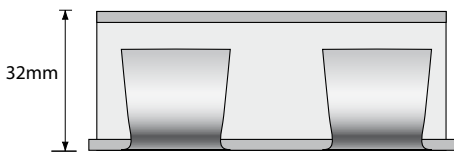

## Measuring

Measure the width of the aperture plus any bevelled edges on the frame.

Add at least 25mm of flat surface on each side to allow for an overlap with the doorway. If fitting to wall outside the reveal, allow a wider overlap; 50mm or more each side is suitable.

Measure the height of the aperture and add 44mm (54mm for the rail, -10mm for clearance).

Made-to-measure - we will make to the exact size you tell us.

## Stainless Steel Rail

Profile and dimensions

Face fit

Reveal fit

Stainless Steel rail front view

Stainless steel with hook system

Width: Aperture (and bevelled edges) + 50mm or more of flat surface = \_\_\_\_\_ mm